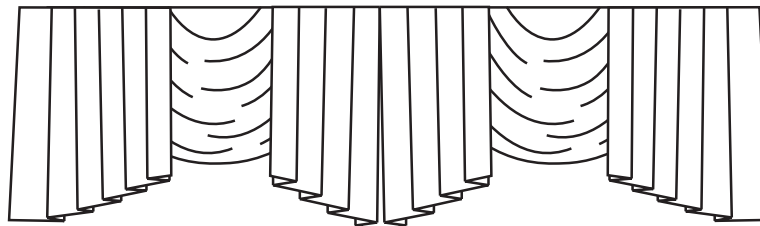

# Custom Soft Shaped Window Treatments

Sheffield

14" drop at center, 67" wide as shown; custom order to your width

Mock Roman Shade

14-1/2" drop at center, 60" wide as shown;  
custom order to your width

Inverted Box Pleat

14" drop at center, 58" wide as shown;  
custom order to your width

Kingston

15-1/2" drop at center, 50" wide as shown;  
custom order to your width

Capri

19" drop at center, 50" wide as shown;  
custom order to your width

Kelsey

14" drop at center, 48" wide as shown;  
custom order to your width

Handkerchief

15" drop at center, 56" wide as shown;  
custom order to your width

Swag Cascade Grouping

19" drop at center, 60" wide as shown; custom order to your width