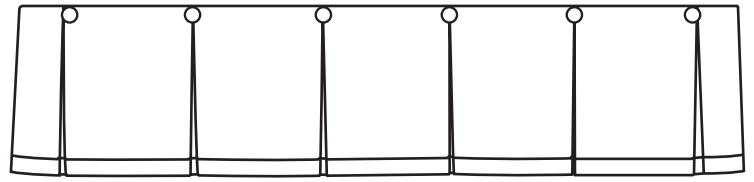

# Custom Soft Shaped Window Treatments

Sheffield

14" drop at center, 67" wide as shown; custom order to your width

Mock Roman Shade

14-1/2" drop at center, 60" wide as shown;  
custom order to your width

Inverted Box Pleat

14" drop at center, 58" wide as shown;  
custom order to your width

Kingston

15-1/2" drop at center, 50" wide as shown;  
custom order to your width

Capri

19" drop at center, 50" wide as shown;  
custom order to your width

Kelsey

14" drop at center, 48" wide as shown;  
custom order to your width

Handkerchief

15" drop at center, 56" wide as shown;  
custom order to your width

Swag Cascade Grouping

19" drop at center, 60" wide as shown; custom order to your width

**Wyndemere**

16" drop at center (including 2" tabs),  
40" wide as shown;  
custom order to your width

**Grommet**

18" drop, 104" wide gathered to 40" as shown;  
custom order to your width

**Stagecoach**