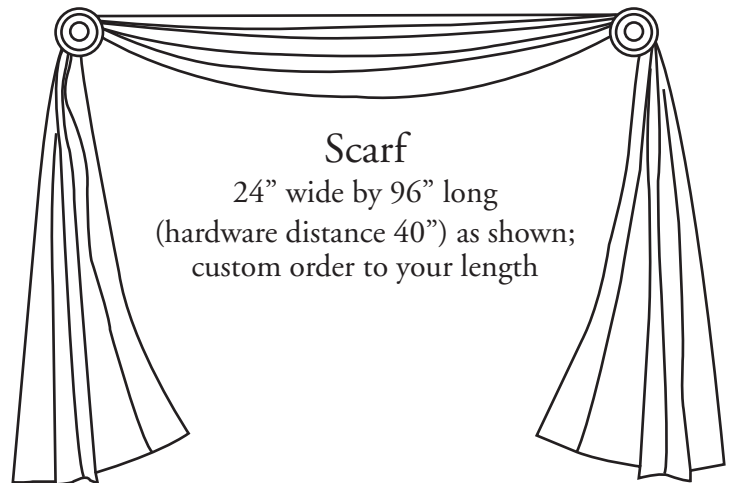

**Wyndemere**

16" drop at center (including 2" tabs),  
40" wide as shown;  
custom order to your width

**Grommet**

18" drop, 104" wide gathered to 40" as shown;  
custom order to your width

**Stagecoach**

24" drop, 40" wide as shown;  
custom order to your width

**Scarf**

24" wide by 96" long  
(hardware distance 40") as shown;  
custom order to your length

June Tailor, Inc.

P.O. Box 208, 2861 Highway 175, Richfield, WI 53076 • Phone: 1-800-844-5400 • Fax: 1-800-246-1573