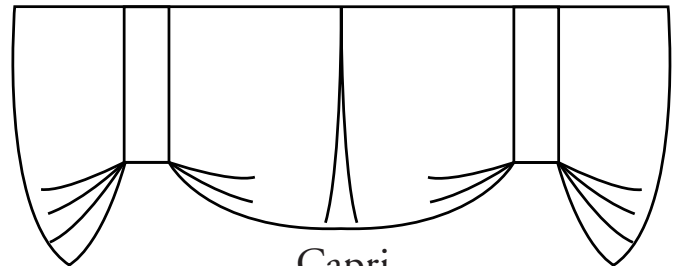

# Custom Soft Shaped Window Treatments

Sheffield

14" drop at center, 67" wide as shown; custom order to your width

Mock Roman Shade

14-1/2" drop at center, 60" wide as shown;  
custom order to your width

Inverted Box Pleat

14" drop at center, 58" wide as shown;  
custom order to your width

Kingston

15-1/2" drop at center, 50" wide as shown;  
custom order to your width

Capri

19" drop at center, 50" wide as shown;  
custom order to your width

Kelsey

14" drop at center, 48" wide as shown;  
custom order to your width

Handkerchief

15" drop at center, 56" wide as shown;  
custom order to your width

Swag Cascade Grouping

19" drop at center, 60" wide as shown; custom order to your width