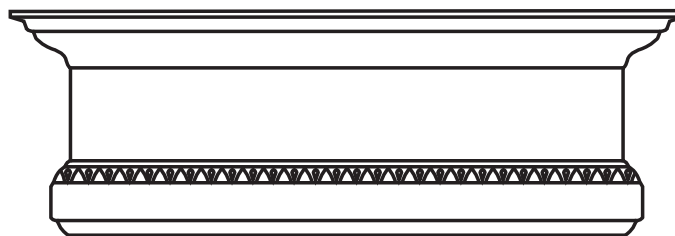

Mediterranean

- Solid American hardwood cornices available in seven designer styles.
- Manufactured with standard 6" returns and dust covers, in widths up to 156".
- Select from 16 wood finishes and 8 tin colors to coordinate with any décor.
- Choose from several drop sizes to achieve ideal proportions for your windows.

June Tailor, Inc.

P.O. Box 208, 2861 Highway 175, Richfield, WI 53076 • Phone: 1-800-844-5400 • Fax: 1-800-246-1573

www.jtailordesignsolutions.com